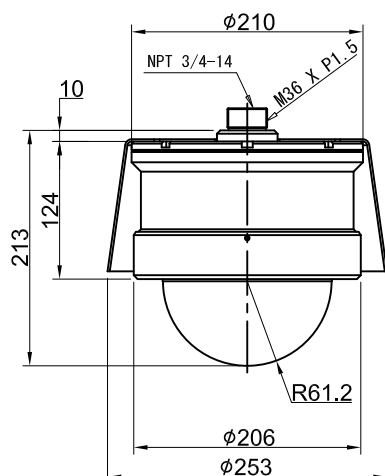

SDS-M30SN

Stainless Speed Dome

Stainless Speed dome IR PTZ

Key Features

- Optical 30x(f=4.3 to 129mm), Digital 12x
- Cable Entry: NPT 3/4"
- Built-in Fan/Heater & Temp Sensor
- Built in High-Power IR LED & Condenser Lense
- Anti-Diffuse Reflection Structure
- UV and Solar Light Resistant Clear Dome
Inside: Anti-Fog coated,
Outside: Hydrophilic coated)
- SUS316 Stainless Steel Housing
- Operating Temperature : -40°C ~ +60°C
- Certificate : CE, FCC, KC, IP66/68
- Video output : HDSDI, CVBS
AHD2.0 (option)
IP(option)

Dimension

Unit : mm

Specification

Image Sensor	1/2.8" 2.38 Megapixels Exmor CMOS
Pixels	2140K Pixels
Resolution	1080p@60/30fps, 1080i@60fps, 720p@60fps
Sync System	Internal
Camera illumination(Min)	0.002 lx 1/4s(IR On: 0 lx)
Recommended illumination	100 to 100,000 lx
S/N Ratio	>50dB
Video Output	HD-SDI, CVBS 75ohm / AHD2.0(option)
Zoom Ratio	Optical 30x(f = 4.3 to 129mm), Digital 12x
Min Working Distance	10mm(Wide End) to 1200mm(Tele End)
Angle of View (H)	63.7° (Wide End) to 2.3° (Tele End)
Camera Movement	Pan: 0° ~360° Endless Rotation(0.1° ~350°/s) Tilt: 0° ~180° Rotation(0.1° ~180° /s)
Preset Accuracy	±0.1°
Housing Material	SUS316 Stainless Steel
Dimension	210(Ø) X 213(H) 11Kg
Power	AC24V 3A 50/60Hz Max 53W
OperatingTemp	-40~+60°C(Humidity Upto90%RH,Built in Fan, Heater)