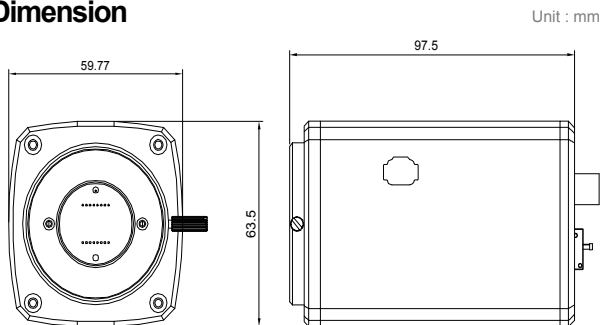

KPN-5000

NETWORK

1/2" IP High sensitivity Box Camera

Key Features

- 1/1.9" 2.38MegaPixel SONY CMOS Sensor
- Triple streaming simultaneously H.264
- MJPEG(Independent frame rate and bandwidth control, VBR/CBR mode)
- 3D DNR (Digital Noise Reduction)
- WDR(Wide Dynamic Range)
- DC12V/ IEEE802.3af PoE
- Audiutin/out(option)
- SD camera momory slot

Dimension

360° back focusing adjustment

Camera Specification

Image Sensor	SONY 1.19" 2.38MP RGB Bayer Array CMOS sensor
Number of Effective Pixels	1920(H)x1080(V) approx 2.07MP
Min. Illumination	Color Mode : 0.15lx at 50IRE/30fps B/W Mode : 0.09 lx at 50IRE/30fps
Scanning mode	Progressive Scan
S/N Ratio	54dB
Wide Dynamic Range	Digital WDR (ATR-EX)
Day and Night mode	Automatic, Day, Night
Noise Reduction	2DNR, 3DNR
Auto Exposure mode	Automatic (Priority; Frame rate/Low noise), Manual
Shutter Speed Control	Automatic : Min 1/10,000 sec ~ Mac 1/60 sec Manual : Min 1/10,000 sec ~ Mac 1/10 sec
Gain Control	Automatic : Min 1.2dB ~ Mac 54dB Manual : Min 1.2dB ~ Max 54dB, Default 1.2dB
Auto White Balance mode	ATW-Indoor/Outdoor, Shade, Clear sky, Flurescent light, Flame, Manual
Auto Focus	One Push, Manual
Optical Zoom	4.2x/ 10x
Optioncal Zoom speed	1~6 Steps
Digital Zoom	16x
OSD	On/Off
Back Light Compensation	On/Off
High Light Compensation	On/Off
Image Effect	Mirror, Flip
Privay Mask	Max 8 Area selection
Tamper	On/Off
Video Motion Detection	Max 4 Area selection
Corridor Format	90°/270°
Defog	On/Off
Lens Distortion Compensation	On/Off