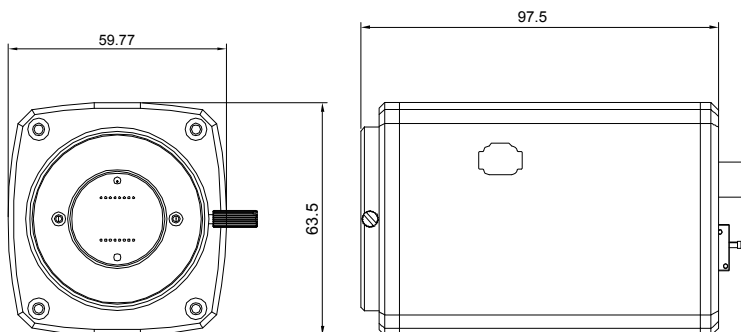

### Key Features

- 1/2" 2MegaPixel SONY IMX385 CMOS Sensor
- C/CS Mount Lens(Lens sold separately)
- Built in moving mount
- Real-time True WDR(DOL)
- 3D DNR(Digital Noise Reduction)
- Digital Image Stabilization
- Built in ICR Mechanism(True Day&Night)
- DC12V
- 360° back focusing adjustment
- Video Out : TVI, AHD2.0

### Dimension

Unit : mm

360° back focusing adjustment