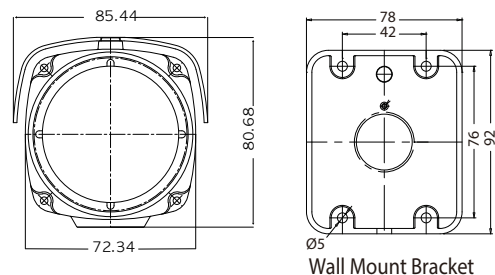

## Specification

Image Sensor	1/2.8" 2.2Mega pixel SONY STARVIS CMOS
Resolution	Digital : 1920 X 1080 (25P/30P)
Total Pixels	1945(H) X 1109(V) = 2,16Mega(pixel)
Effective Pixels	1945(H) X 1097(V) = 2,13Mega(pixel)
Shutter Speed	Auto / Manual ( 1/30(1/25) ~ 1/60000 )
Min. illumination	Color : 0.15 lux , BW : 0.5lux Color DSS : 0.08 lux , BW DSS : 0.001 lux
S/N Ratio	More Than 50dB (AGC off)
Fix Lens	Normal / Deblur
DC IRIS	Indoor / Outdoor / Deblur
SENSE UP	x2 / x4 / x8 / x16 / x32
DAY & NIGHT	Auto / Day / Night / Ext /
SMART IR	Off / On
WHITE BALANCE	Auto / Auto Ext / Preset / Manual
MIRROR	Off / H / V / H&V
E.ZOOM	x1 ~ x8
DNR	Off / Low / Middle / High
PRIVACY	Off / On (24 points)
MOTION	O / On (16 points)
SHADING	0 ~ 100%
DEFOG	O / On
WDR/BLC / HLC	O / WDR(Low / Middle / High) / BLC / HLC
COMMUNICATION	ID(1 ~ 255) BAUDRATE (2400/ 4800/ 9600/ 19200/ 38400/ 57600/ 115200)
SYSTEM	NTSC / PAL
HD FORMAT	1080P
Video Output	HD-SDI / CVBS
IR LED	IR LED 30pcs, Antibug LED 4pcs
Night View DistanceLens	Outdoor 40m
LENS	2.8~12mm TDN Mega DC Lens (2Motorized)
Cable	Coxial
Power Source	DC12V±10%
Power Consumption	400mA
Operating Temperature	-10℃ ~50℃ (Humidity : 0%RH ~ 90%RH)
Storage Temperature	-20℃ ~60℃ (Humidity : 0%RH ~ 90%RH)
Dimension(mm)	72.34(W) x 72.34(H) x 140(L)
Weight	Approx. 1.35kg

## DIMENSIONS

unit : mm

Wall Mount Bracket