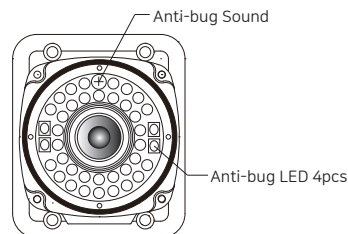

DIMENSIONS

unit : mm

Wall Mount Bracket