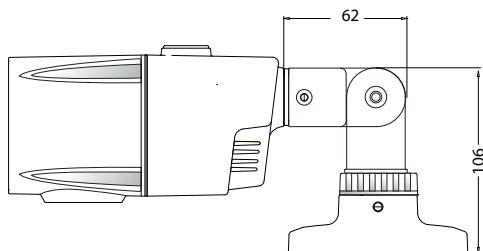

## Specification

Image Sensor	1/2.8" 2.2Mega pixel SONY STARVIS CMOS
Resolution	Digital : 1920 X 1080 (25P/30P)
Total Pixels	1945(H) X 1109(V) = 2,16Mega(pixel)
Effective Pixels	1945(H) X 1097(V) = 2,13Mega(pixel)
Shutter Speed	Auto / Manual ( 1/30(1/25) ~ 1/60000 )
Min. illumination	Color : 0.15 lux , BW : 0.5lux Color DSS : 0.08 lux , BW DSS : 0.001 lux
S/N Ratio	More Than 50dB (AGC off)
Fix Lens	Normal / Deblur
DC IRIS	Indoor / Outdoor / Deblur
SENSE UP	x2 / x4 / x8 / x16 / x32
DAY & NIGHT	Auto / Day / Night / Ext /
SMART IR	Off / On
WHITE BALANCE	Auto / Auto Ext / Preset / Manual
MIRROR	Off / H / V / H&V
E.ZOOM	x1 ~ x8
DNR	Off / Low / Middle / High
PRIVACY	Off / On (24 points)
MOTION	O / On (16 points)
SHADING	0 ~ 100%
DEFOG	O / On
WDR/BLC / HLC	O / WDR(Low / Middle / High) / BLC / HLC
COMMUNICATION	ID(1 ~ 255) BAUDRATE (2400/ 4800/ 9600/ 19200/ 38400/ 57600/ 115200)
SYSTEM	NTSC / PAL
HD FORMAT	1080P
Video Output	HD-SDI / CVBS
IR LED	IR LED 30pcs, Antibug LED 4pcs
Night View DistanceLens	Outdoor 40m
LENS	2.8~12mm TDN Mega DC Lens (2Motorized)
Cable	Coxial
Power Source	DC12V±10%
Power Consumption	400mA
Operating Temperature	-10℃ ~50℃ (Humidity : 0%RH ~ 90%RH)
Storage Temperature	-20℃ ~60℃ (Humidity : 0%RH ~ 90%RH)
Dimension(mm)	72.34(W) x 72.34(H) x 140(L)
Weight	Approx. 1.35kg

## DIMENSIONS

unit : mm

Wall Mount Bracket